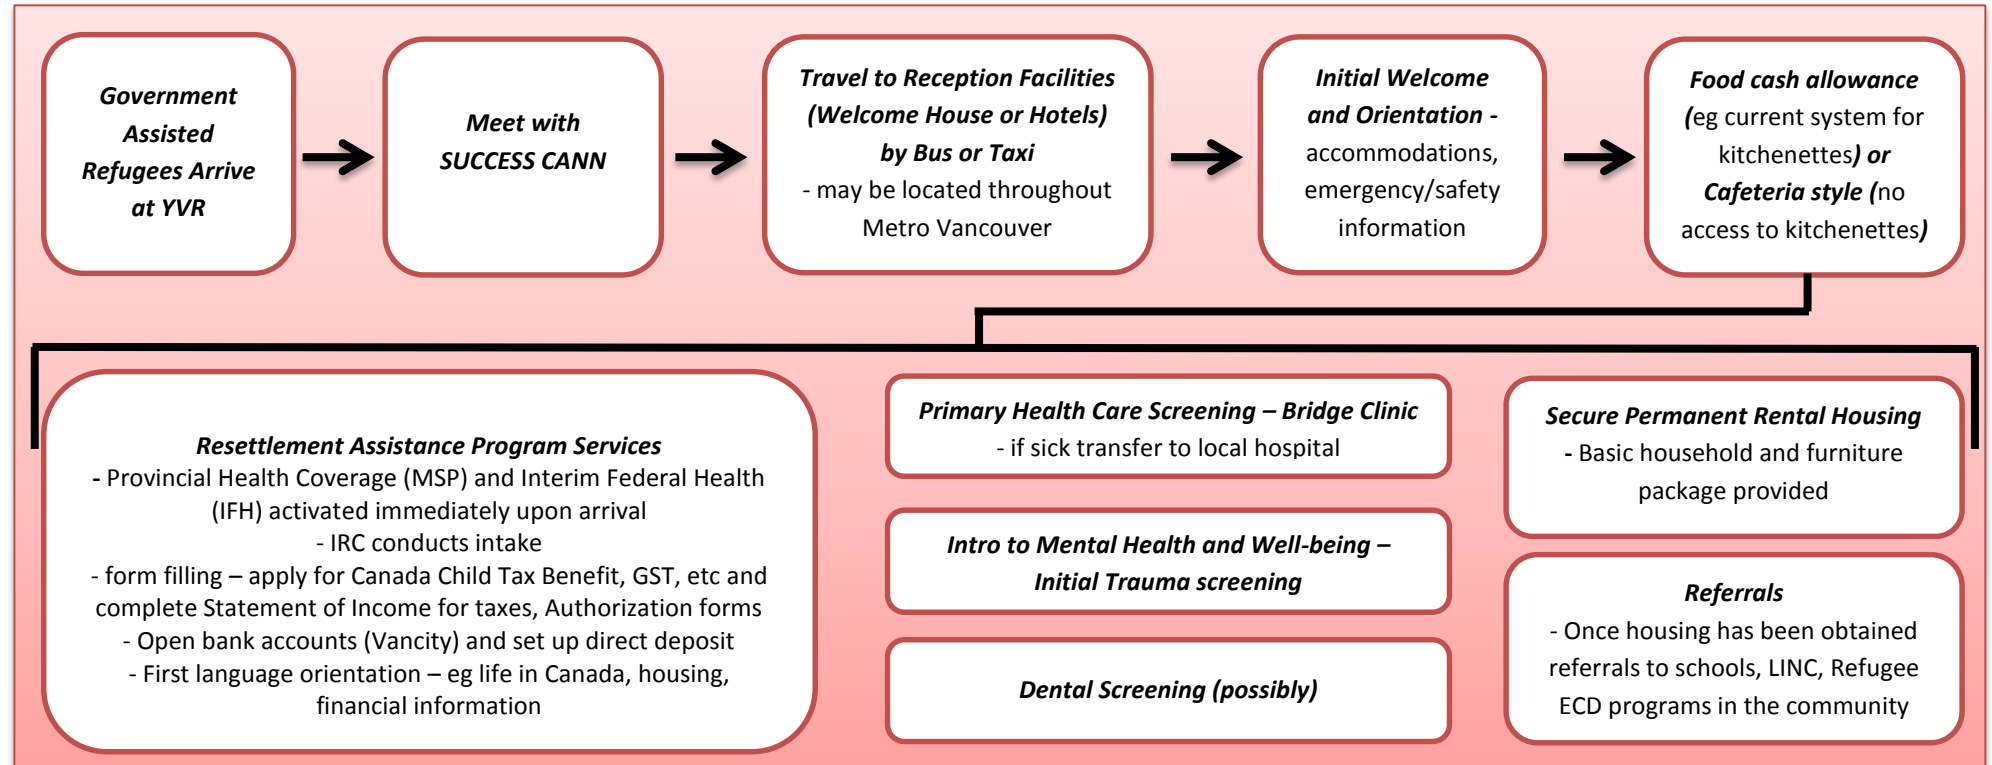

# Key Phases for Syrian Refugee Movement to Metro Vancouver

Phase 1: Pre-Arrival Phase

Phase 2: Initial Reception (6 weeks)

Phase 3: Settlement (6 weeks -18 months)