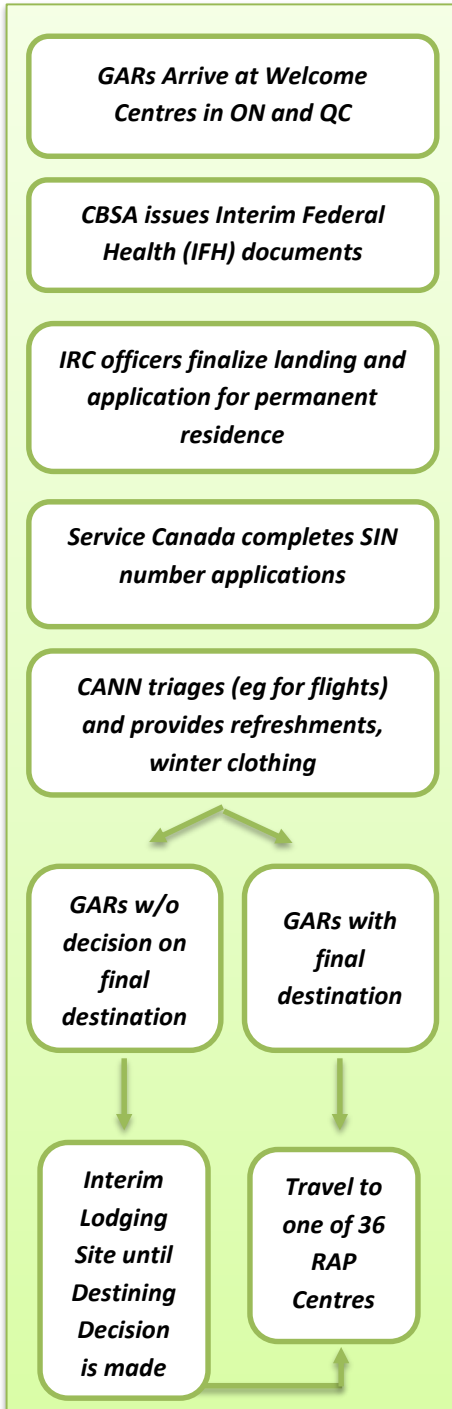

# Key Phases for Syrian Refugee Movement to Metro Vancouver

Phase 1: Pre-Arrival Phase

Phase 2: Initial Reception (6 weeks)

Phase 3: Settlement (6 weeks -18 months)